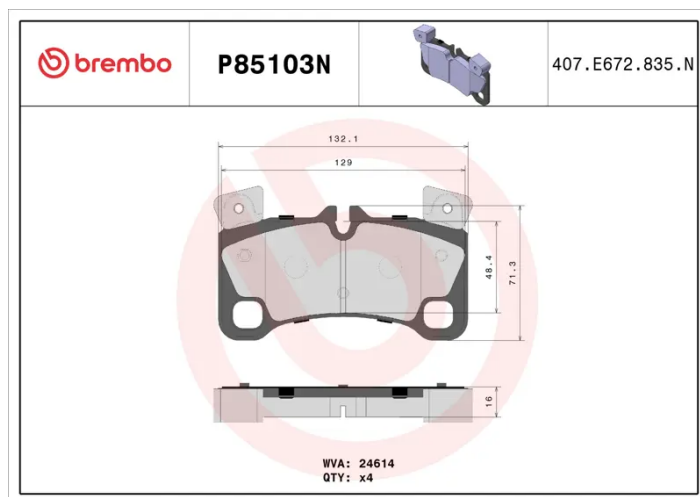

- ✓ OE-equivalent
- ✓ Brembo quality
- ✓ Safety
- ✓ Comfort
- ✓ Durability
- ✓ Dust reduction
- ✓ With accessories

Technical specifications

| | | |
|--|----------------------------|---|
| EAN code 8020584083550 | Axle Rear | Thickness 16 mm |
| Width 132 mm | Height 77 mm | Braking system Brembo |
| Wear indicator Prepared for wear indicator | WVA number 24614 | Accessories With counterweights With anti-squeal shim |