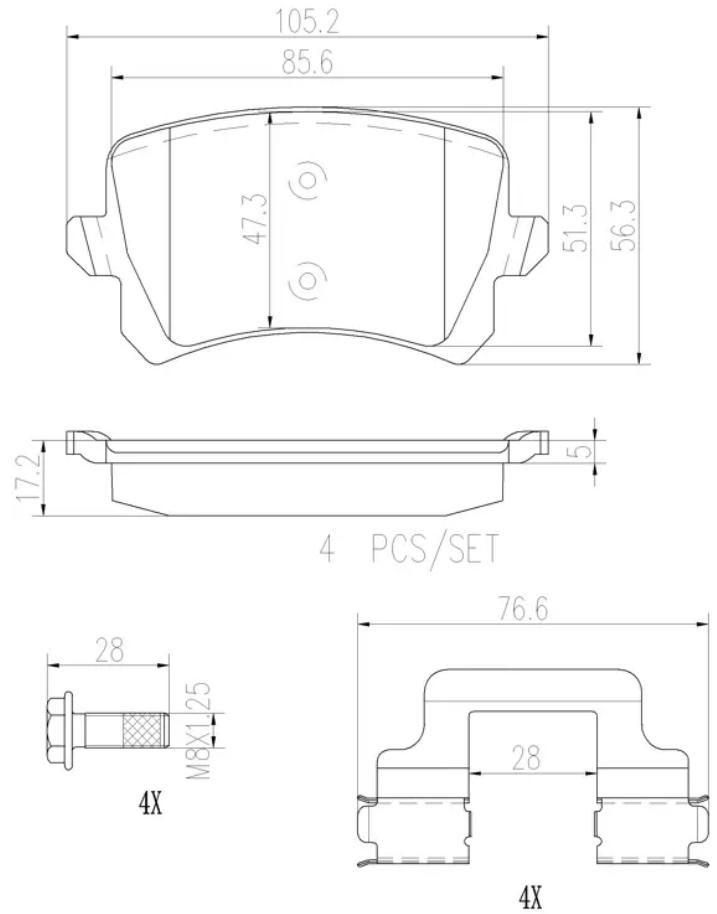

Technical specifications

EAN code
8020584090114

Axle
Rear

Thickness
17 mm

Width
105 mm

Height
56 mm

Braking system
Lucas

Wear indicator
Without

WVA number
24483

Accessories
With accessories
With anti-squeal
shim
With brake caliper
bolts

COMPATIBLE VEHICLES

COMPATIBLE OE PART NUMBERS

3C0698451C	AUDI
3C0698451C	SEAT
3C0698451C	VW