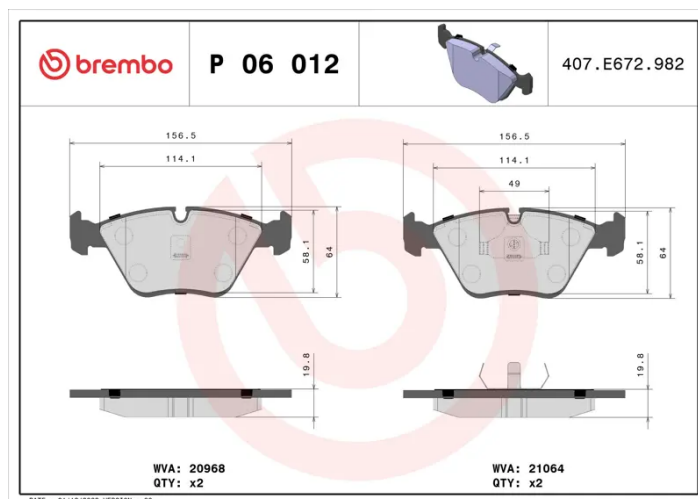

- ✓ OE-equivalent
- ✓ Brembo quality
- ✓ ECE-R90 certificate
- ✓ Safety
- ✓ Performance
- ✓ Comfort
- ✓ With accessories

Technical specifications

EAN code
8020584050125

Axle
Front

Thickness
20 mm

Width
156 mm

Height
64 mm

Braking system
Teves

Wear indicator
Prepared for wear indicator

WVA number
20968,21064

Accessories
With accessories
With anti-squeal shim
With piston clip

COMPATIBLE VEHICLES

COMPATIBLE OE PART NUMBERS