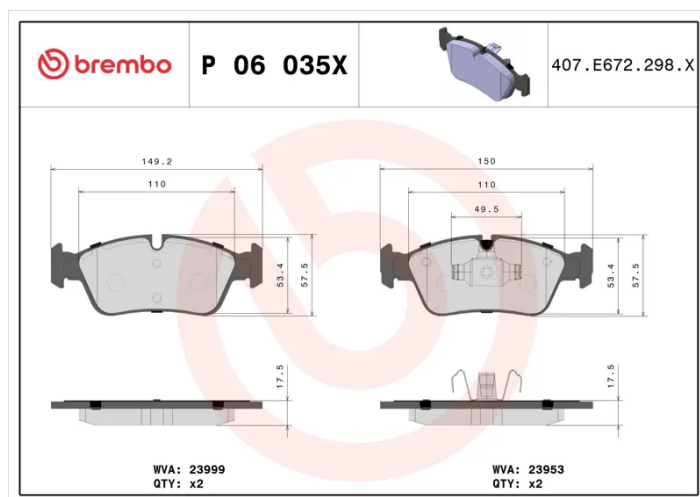

BRAKE PAD XTRA

P 06 035X

The P 06 035X Xtra brake pad is synonymous with reliability

Brembo Xtra brake pads, developed to enhance the advantages of the Xtra and Max discs, are made using the special BRM X L01 compound which consists of more than 30 different components. Compared with the compound used for original-equivalent pads, the new solution assures a higher friction coefficient, which translates to more precise and stable braking, at both high and low temperatures. All this makes for greater driving comfort and improved pedal modularity, without compromising the product's mileage output.

- ✓ Brembo quality
- ✓ ECE-R90 certificate
- ✓ Safety
- ✓ Performance
- ✓ Sports driving

Technical specifications

EAN code 8020584068496	Axle Front	Thickness 18 mm
Width 150 mm	Height 57 mm	Braking system Teves
Wear indicator Prepared for wear indicator	WVA number 23935,23999	Accessories With anti-squeal shim With piston clip