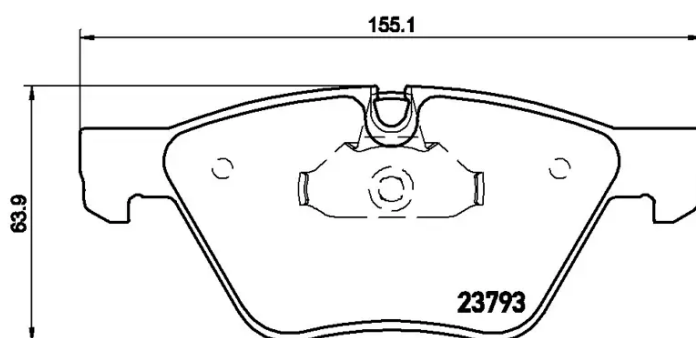

### Technical specifications

EAN code <b>8020584068601</b>	Axle <b>Front</b>	Thickness <b>20 mm</b>
Width <b>155 mm</b>	Height <b>64 mm</b>	Braking system <b>Teves</b>
Wear indicator <b>Prepared for wear indicator</b>	WVA number <b>23794,23793</b>	Accessories <b>With accessories With anti-squeal shim With piston clip</b>