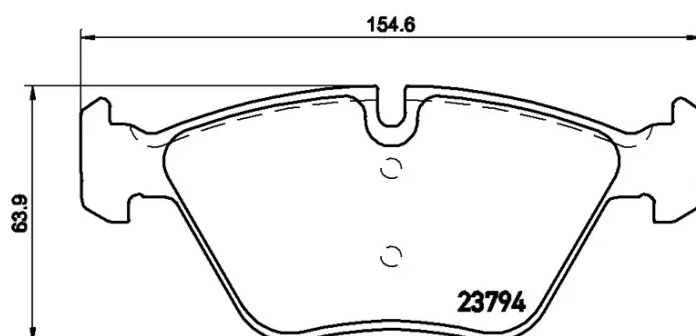

## P 06 057X

The P 06 057X Xtra brake pad is synonymous with reliability

Brembo Xtra brake pads, developed to enhance the advantages of the Xtra and Max discs, are made using the special BRM X L01 compound which consists of more than 30 different components. Compared with the compound used for original-equivalent pads, the new solution assures a higher friction coefficient, which translates to more precise and stable braking, at both high and low temperatures. All this makes for greater driving comfort and improved pedal modularity, without compromising the product's mileage output.

### Technical specifications

EAN code <b>8020584068601</b>	Axle <b>Front</b>	Thickness <b>20 mm</b>
Width <b>155 mm</b>	Height <b>64 mm</b>	Braking system <b>Teves</b>
Wear indicator <b>Prepared for wear indicator</b>	WVA number <b>23794,23793</b>	Accessories <b>With accessories With anti-squeal shim With piston clip</b>