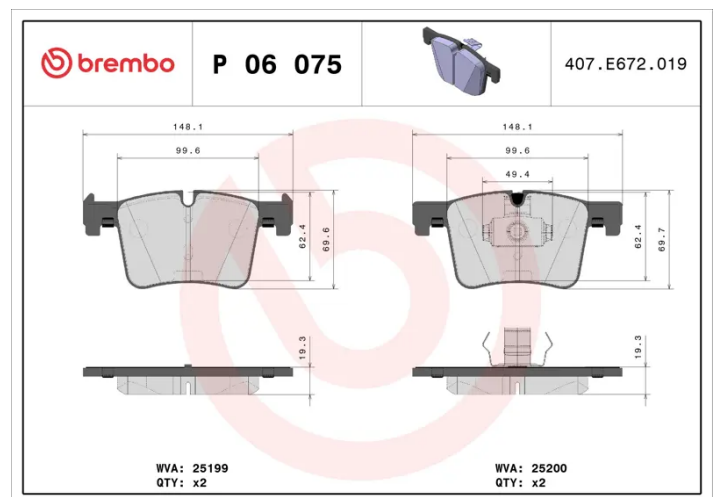

BRAKE PAD

P 06 075

The P 06 075 brake pad is synonymous with reliability

The Brembo brake pad guarantees ultimate safety when braking thanks to the use of more than 100 different compounds, designed according to the type of vehicle and use. Stopping distances reduced to a minimum, maximum driving comfort and silent operation are the most important features of Brembo materials. Brembo brake pads are supplied together with an extensive range of accessories and assembly kits for professional-standard installation.

- ✓ OE-equivalent
- ✓ Brembo quality
- ✓ ECE-R90 certificate
- ✓ Safety
- ✓ Performance
- ✓ Comfort
- ✓ With accessories

Technical specifications

EAN code 8020584102695	Axle Front	Thickness 19 mm
Width 148 mm	Height 70 mm	Braking system Bosch
Wear indicator Prepared for wear indicator	WVA number 25199,25200	Accessories With accessories With anti-squeal shim With piston clip