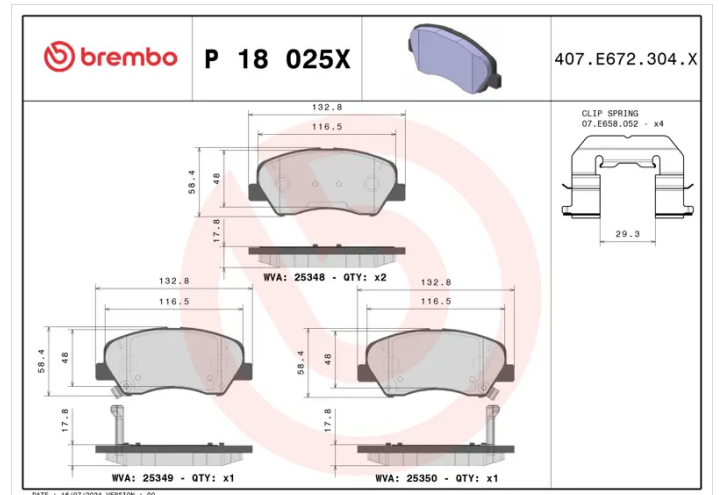

BRAKE PAD XTRA P 18 025X

The P 18 025X Xtra brake pad is synonymous with reliability

Brembo Xtra brake pads, developed to enhance the advantages of the Xtra and Max discs, are made using the special BRM X L01 compound which consists of more than 30 different components. Compared with the compound used for original-equivalent pads, the new solution assures a higher friction coefficient, which translates to more precise and stable braking, at both high and low temperatures. All this makes for greater driving comfort and improved pedal modularity, without compromising the product's mileage output.

- ✓ Brembo quality
- ✓ ECE-R90 certificate
- ✓ Safety
- ✓ Performance
- ✓ Sports driving
- ✓ With accessories

Technical specifications

EAN code 8020584121436	Axle Front	Thickness 18 mm
Width 133 mm	Height 58 mm	Braking system Mando
Wear indicator Acoustic	WVA number 25348,25349,25350	Accessories With accessories With anti-squeal shim