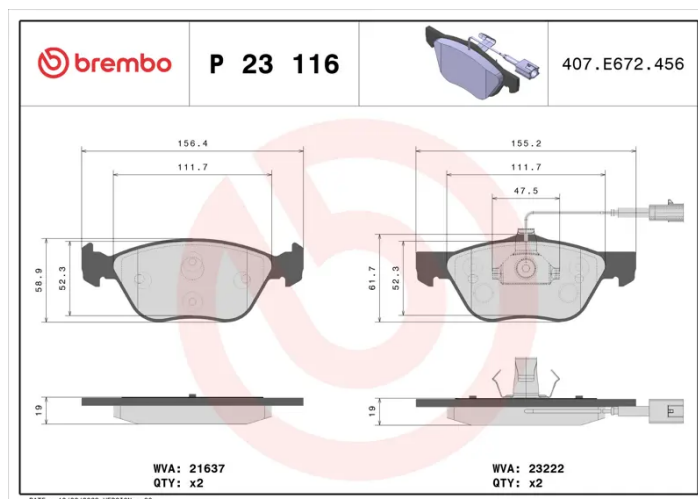

BRAKE PAD

P 23 116

The P 23 116 brake pad is synonymous with reliability

The Brembo brake pad guarantees ultimate safety when braking thanks to the use of more than 100 different compounds, designed according to the type of vehicle and use. Stopping distances reduced to a minimum, maximum driving comfort and silent operation are the most important features of Brembo materials. Brembo brake pads are supplied together with an extensive range of accessories and assembly kits for professional-standard installation.

- ✓ OE-equivalent
- ✓ Brembo quality
- ✓ ECE-R90 certificate
- ✓ Safety
- ✓ Performance
- ✓ Comfort
- ✓ With accessories

Technical specifications

EAN code 8020584060292	Axle Front	Thickness 19 mm
Width 155 mm	Height 59 mm	Braking system Teves
Wear indicator Electric	WVA number 21637,23222	Accessories With accessories With piston clip With anti-squeal shim