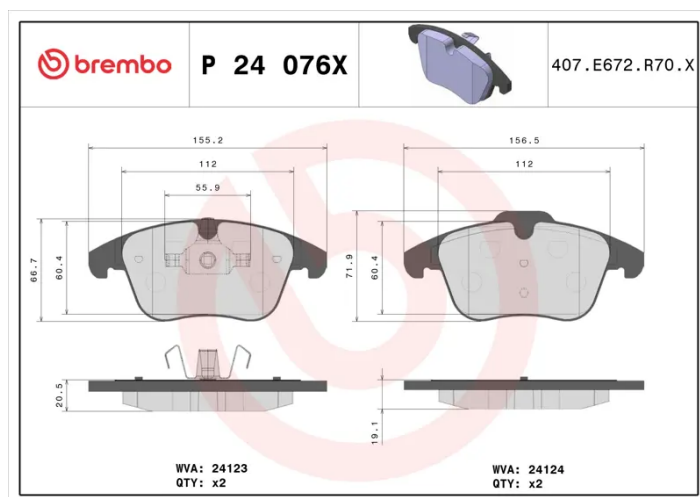

# BRAKE PAD XTRA P 24 076X

The P 24 076X Xtra brake pad is synonymous with reliability

Brembo Xtra brake pads, developed to enhance the advantages of the Xtra and Max discs, are made using the special BRM X L01 compound which consists of more than 30 different components. Compared with the compound used for original-equivalent pads, the new solution assures a higher friction coefficient, which translates to more precise and stable braking, at both high and low temperatures. All this makes for greater driving comfort and improved pedal modularity, without compromising the product's mileage output.

## Technical specifications

EAN code <b>8020584068786</b>	Axle <b>Front</b>	Thickness <b>20 mm</b>
Width <b>155 mm</b>	Height <b>67 mm</b>	Braking system <b>Teves</b>
Wear indicator <b>Without</b>	WVA number <b>24123,24124</b>	Accessories <b>With anti-squeal shim With piston clip</b>