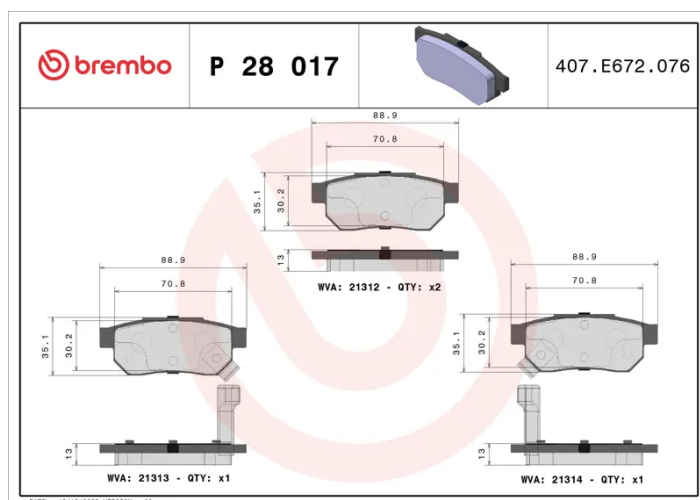

BRAKE PAD

P 28 017

The P 28 017 brake pad is synonymous with reliability

The Brembo brake pad guarantees ultimate safety when braking thanks to the use of more than 100 different compounds, designed according to the type of vehicle and use. Stopping distances reduced to a minimum, maximum driving comfort and silent operation are the most important features of Brembo materials. Brembo brake pads are supplied together with an extensive range of accessories and assembly kits for professional-standard installation.

- ✓ OE-equivalent
- ✓ Brembo quality
- ✓ ECE-R90 certificate
- ✓ Safety
- ✓ Performance
- ✓ Comfort

Technical specifications

EAN code 8020584052518	Axle Rear	Thickness 13 mm
Width 89 mm	Height 35 mm	Braking system Akebono
Wear indicator Acoustic	WVA number 21312,21313,21314	Accessories With anti-squeal shim