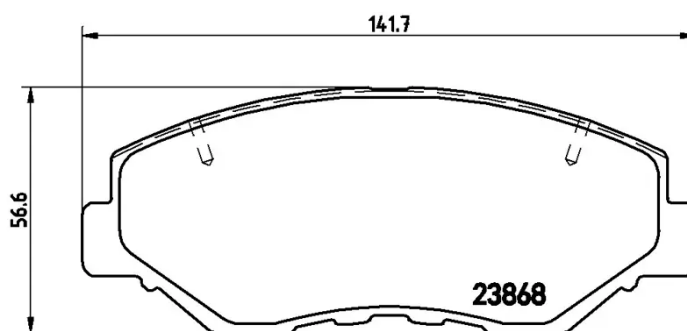

BRAKE PAD XTRA

P 28 035X

The P 28 035X Xtra brake pad is synonymous with reliability

Brembo Xtra brake pads, developed to enhance the advantages of the Xtra and Max discs, are made using the special BRM X L01 compound which consists of more than 30 different components. Compared with the compound used for original-equivalent pads, the new solution assures a higher friction coefficient, which translates to more precise and stable braking, at both high and low temperatures. All this makes for greater driving comfort and improved pedal modularity, without compromising the product's mileage output.

- ✓ Brembo quality
- ✓ ECE-R90 certificate
- ✓ Safety
- ✓ Performance
- ✓ Sports driving

Technical specifications

EAN code 8020584121559	Axle Front	Thickness 17 mm
Width 142 mm	Height 57 mm	Braking system Akebono
Wear indicator Acoustic	WVA number 23868,23869,23870	Accessories With anti-squeal shim