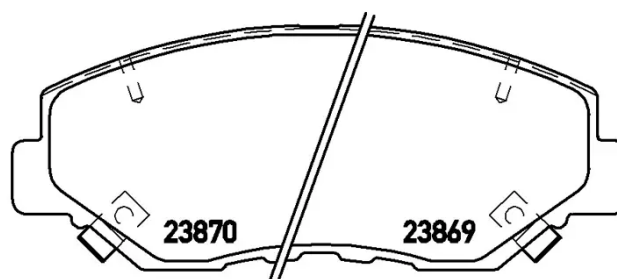

BRAKE PAD XTRA

P 28 035X

The P 28 035X Xtra brake pad is synonymous with reliability

Brembo Xtra brake pads, developed to enhance the advantages of the Xtra and Max discs, are made using the special BRM X L01 compound which consists of more than 30 different components. Compared with the compound used for original-equivalent pads, the new solution assures a higher friction coefficient, which translates to more precise and stable braking, at both high and low temperatures. All this makes for greater driving comfort and improved pedal modularity, without compromising the product's mileage output.

- ✓ Brembo quality
- ✓ ECE-R90 certificate
- ✓ Safety
- ✓ Performance
- ✓ Sports driving

Technical specifications

EAN code 8020584121559	Axle Front	Thickness 17 mm
Width 142 mm	Height 57 mm	Braking system Akebono
Wear indicator Acoustic	WVA number 23868,23869,23870	Accessories With anti-squeal shim