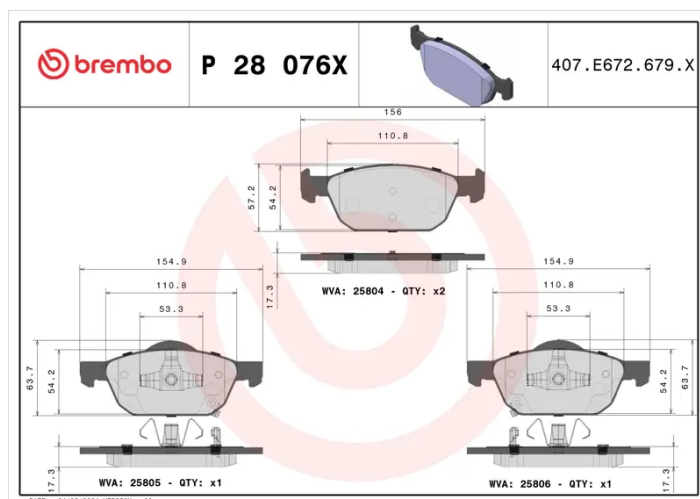

BRAKE PAD XTRA P 28 076X

The P 28 076X Xtra brake pad is synonymous with reliability

Brembo Xtra brake pads, developed to enhance the advantages of the Xtra and Max discs, are made using the special BRM X L01 compound which consists of more than 30 different components. Compared with the compound used for original-equivalent pads, the new solution assures a higher friction coefficient, which translates to more precise and stable braking, at both high and low temperatures. All this makes for greater driving comfort and improved pedal modularity, without compromising the product's mileage output.

- ✓ Brembo quality
- ✓ ECE-R90 certificate
- ✓ Safety
- ✓ Performance
- ✓ Sports driving

Technical specifications

EAN code 8020584121580	Axle Front	Thickness 17 mm
Width 156 mm	Height 57 mm	Braking system Teves
Wear indicator Acoustic	WVA number 25804,25805,25806	Accessories With anti-squeal shim With piston clip