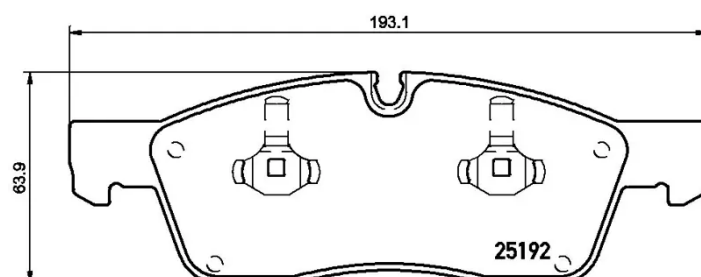

BRAKE PAD

P 37 015

The P 37 015 brake pad is synonymous with reliability

The Brembo brake pad guarantees ultimate safety when braking thanks to the use of more than 100 different compounds, designed according to the type of vehicle and use. Stopping distances reduced to a minimum, maximum driving comfort and silent operation are the most important features of Brembo materials. Brembo brake pads are supplied together with an extensive range of accessories and assembly kits for professional-standard installation.

- ✓ OE-equivalent
- ✓ Brembo quality
- ✓ ECE-R90 certificate
- ✓ Safety
- ✓ Performance
- ✓ Comfort
- ✓ With accessories

Technical specifications

EAN code 8020584103173	Axle Front	Thickness 21 mm
Width 194 mm	Height 64 mm	Braking system Teves
Wear indicator Acoustic	WVA number 25190,25191,25192	Accessories With accessories With anti-squeal shim With piston clip