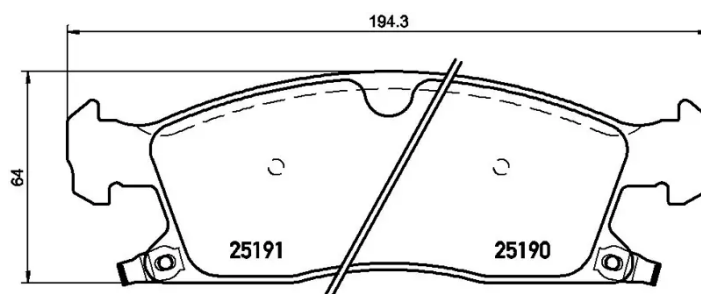

BRAKE PAD

P 37 015

The P 37 015 brake pad is synonymous with reliability

The Brembo brake pad guarantees ultimate safety when braking thanks to the use of more than 100 different compounds, designed according to the type of vehicle and use. Stopping distances reduced to a minimum, maximum driving comfort and silent operation are the most important features of Brembo materials. Brembo brake pads are supplied together with an extensive range of accessories and assembly kits for professional-standard installation.

- ✓ OE-equivalent
- ✓ Brembo quality
- ✓ ECE-R90 certificate
- ✓ Safety
- ✓ Performance
- ✓ Comfort
- ✓ With accessories

Technical specifications

EAN code 8020584103173	Axle Front	Thickness 21 mm
Width 194 mm	Height 64 mm	Braking system Teves
Wear indicator Acoustic	WVA number 25190,25191,25192	Accessories With accessories With anti-squeal shim With piston clip