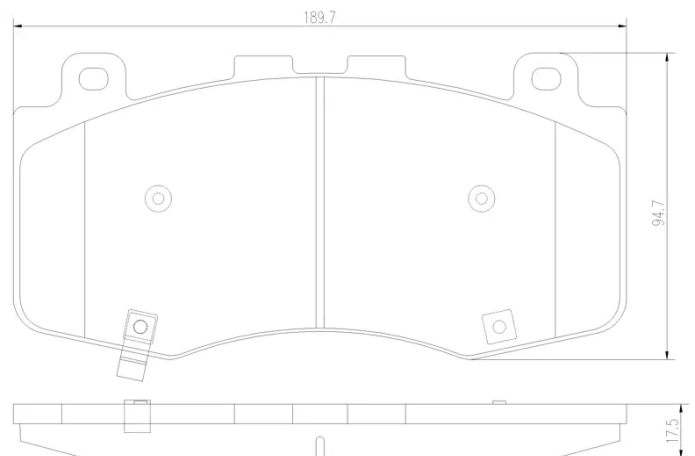

### Technical specifications

EAN code	Axle	Thickness
<b>8020584124222</b>	<b>Front</b>	<b>18 mm</b>
Width	Height	Braking system
<b>190 mm</b>	<b>95 mm</b>	<b>Brembo</b>
Wear indicator	Accessories	
<b>Acoustic</b>	<b>With anti-squeal shim</b>	