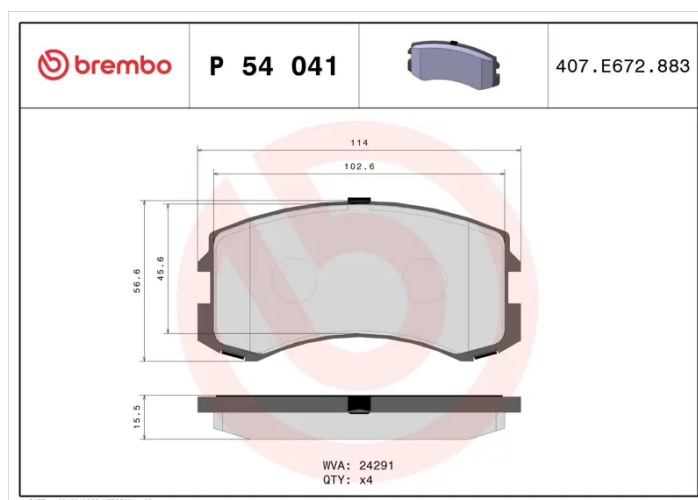

BRAKE PAD

P 54 041

The P 54 041 brake pad is synonymous with reliability

The Brembo brake pad guarantees ultimate safety when braking thanks to the use of more than 100 different compounds, designed according to the type of vehicle and use. Stopping distances reduced to a minimum, maximum driving comfort and silent operation are the most important features of Brembo materials. Brembo brake pads are supplied together with an extensive range of accessories and assembly kits for professional-standard installation.

- ✓ OE-equivalent
- ✓ Brembo quality
- ✓ ECE-R90 certificate
- ✓ Safety
- ✓ Performance
- ✓ Comfort

Technical specifications

EAN code 8020584061343	Axle Front	Thickness 16 mm
Width 114 mm	Height 56 mm	Braking system Sumitomo
Wear indicator Without	WVA number 24291	Accessories With anti-squeal shim