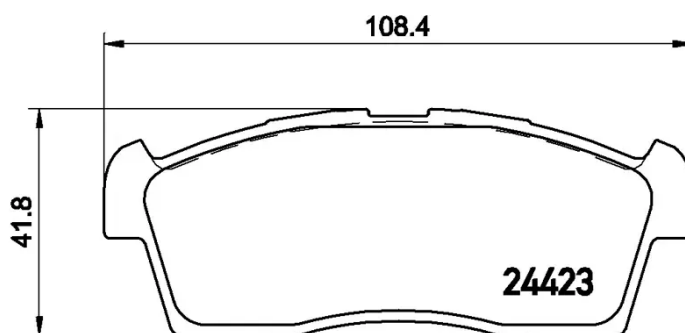

BRAKE PAD

P 61 108

The P 61 108 brake pad is synonymous with reliability

The Brembo brake pad guarantees ultimate safety when braking thanks to the use of more than 100 different compounds, designed according to the type of vehicle and use. Stopping distances reduced to a minimum, maximum driving comfort and silent operation are the most important features of Brembo materials. Brembo brake pads are supplied together with an extensive range of accessories and assembly kits for professional-standard installation.

- ✓ OE-equivalent
- ✓ Brembo quality
- ✓ ECE-R90 certificate
- ✓ Safety
- ✓ Performance
- ✓ Comfort

Technical specifications

EAN code	Axle	Thickness
8020584103562	Front	15 mm
Width	Height	Braking system
108 mm	42 mm	Sumitomo
Wear indicator	WVA number	Accessories
Acoustic	24423,25230,25231	With anti-squeal shim