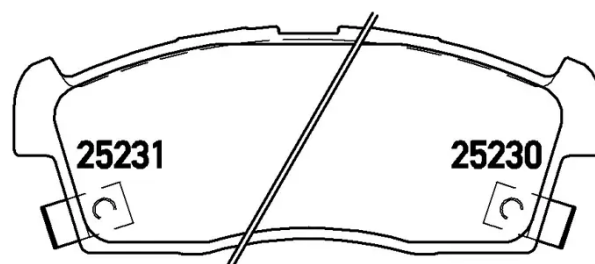

BRAKE PAD

P 61 108

The P 61 108 brake pad is synonymous with reliability

The Brembo brake pad guarantees ultimate safety when braking thanks to the use of more than 100 different compounds, designed according to the type of vehicle and use. Stopping distances reduced to a minimum, maximum driving comfort and silent operation are the most important features of Brembo materials. Brembo brake pads are supplied together with an extensive range of accessories and assembly kits for professional-standard installation.

- ✓ OE-equivalent
- ✓ Brembo quality
- ✓ ECE-R90 certificate
- ✓ Safety
- ✓ Performance
- ✓ Comfort

Technical specifications

EAN code	Axle	Thickness
8020584103562	Front	15 mm
Width	Height	Braking system
108 mm	42 mm	Sumitomo
Wear indicator	WVA number	Accessories
Acoustic	24423,25230,25231	With anti-squeal shim