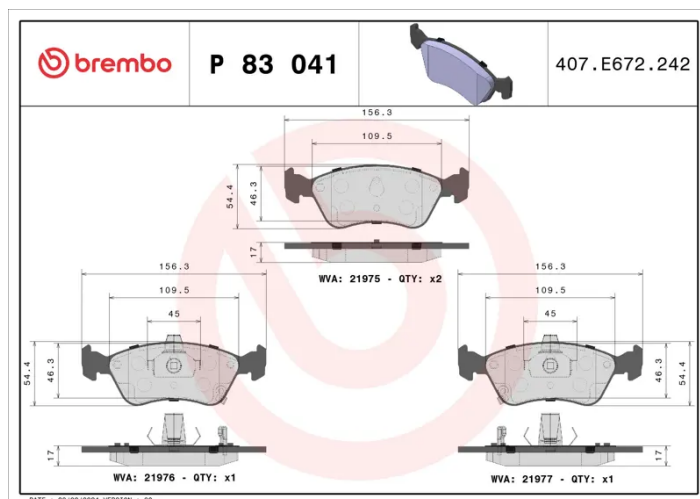

### Technical specifications

EAN code <b>8020584057766</b>	Axle <b>Front</b>	Thickness <b>18 mm</b>
Width <b>156 mm</b>	Height <b>55 mm</b>	Braking system <b>Teves</b>
Wear indicator <b>Acoustic</b>	WVA number <b>21975,21976,21977</b>	Accessories <b>With accessories With anti-squeal shim With piston clip</b>