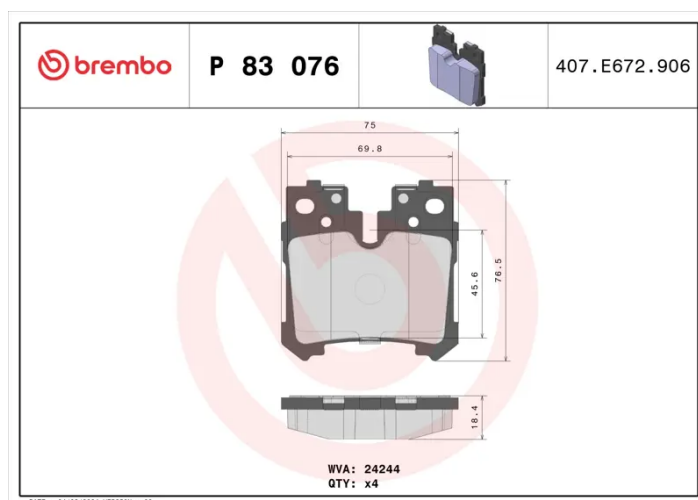

### Technical specifications

EAN code <b>8020584062142</b>	Axle <b>Rear</b>	Thickness <b>19 mm</b>
Width <b>75 mm</b>	Height <b>77 mm</b>	Braking system <b>Advics</b>
Wear indicator <b>Prepared for wear indicator</b>	WVA number <b>24244</b>	Accessories <b>With anti-squeal shim</b>