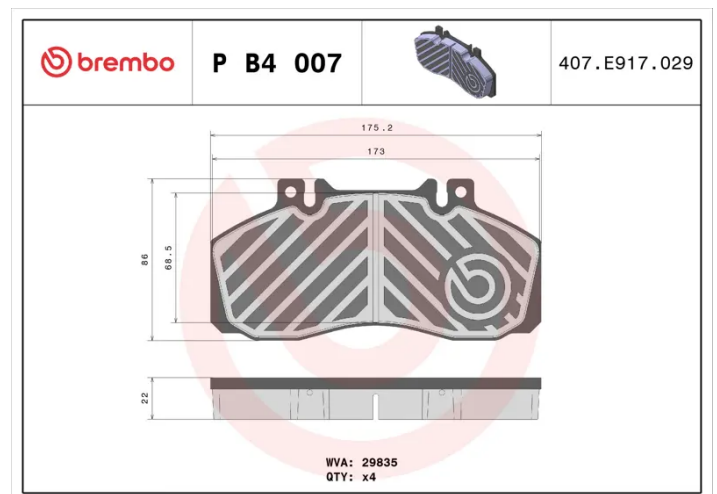

BRAKE PAD

P B4 007

The P B4 007 brake pad is synonymous with reliability

The Brembo brake pad guarantees ultimate safety when braking thanks to the use of more than 100 different compounds, designed according to the type of vehicle and use. Stopping distances reduced to a minimum, maximum driving comfort and silent operation are the most important features of Brembo materials. Brembo brake pads are supplied together with an extensive range of accessories and assembly kits for professional-standard installation.

- ✓ OE-equivalent
- ✓ Brembo quality
- ✓ ECE-R90 certificate
- ✓ Safety
- ✓ Performance
- ✓ Comfort

Technical specifications

EAN code 8020584122525	Axle Front and rear	Thickness 22 mm
Width 175 mm	Height 86 mm	Braking system TRW
Wear indicator Prepared for wear indicator	WVA number 29835	Accessories With anti-squeal shim