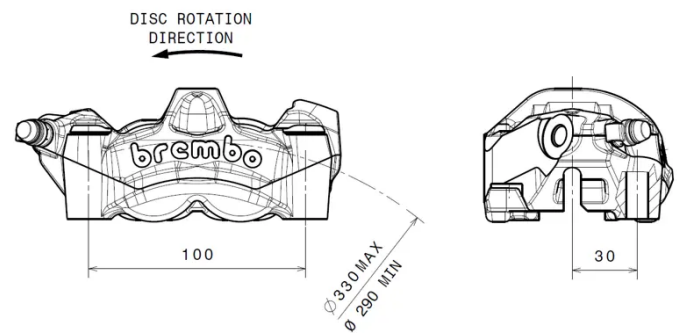

CALIPER 920A88580

The 920A88580 caliper is synonymous with reliability

This is Brembo's original equipment genuine spare part chosen by motorbike manufacturers worldwide.

- ✓ Genuine
- ✓ Brembo quality
- ✓ Safety
- ✓ Performance
- ✓ Comfort
- ✓ Durability

Technical specifications

Piston size
30 mm

Number of pistons
4

Pads included
No

Caliper material
Aluminium

Piston material
Aluminium

Units per box
1

COMPATIBLE VEHICLES