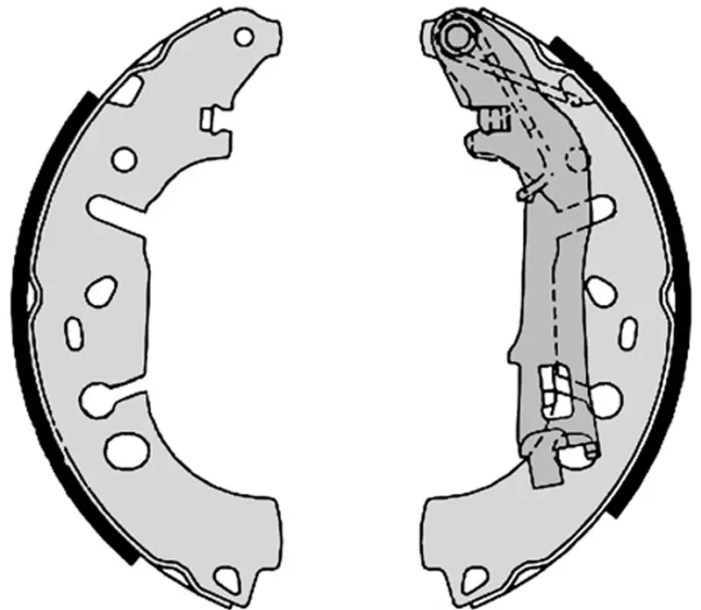

SHOE

S 23 531

The S 23 531 brake shoe is synonymous with reliability

Brembo brake shoes of original equipment quality guarantee the safe and reliable performance of your drum braking system. All Brembo brake shoes are accompanied by a ECE-R90 homologation certificate.

- ✓ OE-equivalent
- ✓ Brembo quality
- ✓ ECE-R90 certificate
- ✓ Safety
- ✓ Durability

Technical specifications

EAN code
8432509640586

Rear

Diameter
229 mm

Width
42 mm

Braking system
AP Lockheed

Parking brake lever
With handbrake lever