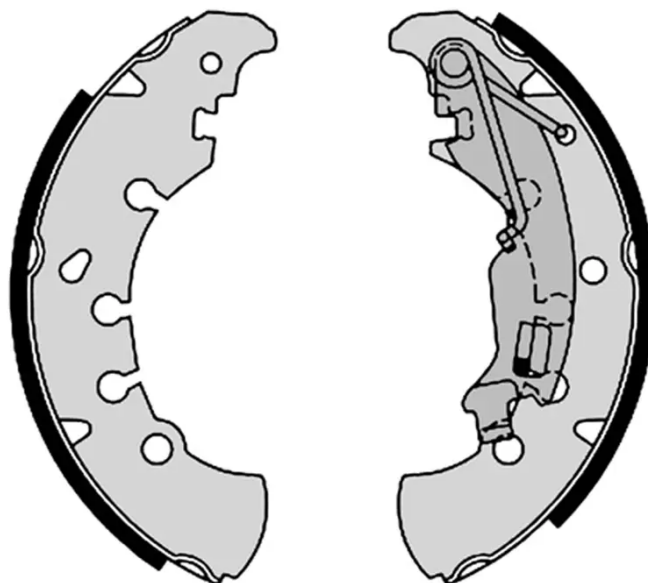

SHOE

S 23 555

The S 23 555 brake shoe is synonymous with reliability

Brembo brake shoes of original equipment quality guarantee the safe and reliable performance of your drum braking system. All Brembo brake shoes are accompanied by a ECE-R90 homologation certificate.

- ✓ OE-equivalent
- ✓ Brembo quality
- ✓ ECE-R90 certificate
- ✓ Safety
- ✓ Durability

Technical specifications

EAN code
8432509640265

Rear

Diameter
203 mm

Width
38 mm

Braking system
AP Lockheed

Parking brake lever
With handbrake lever