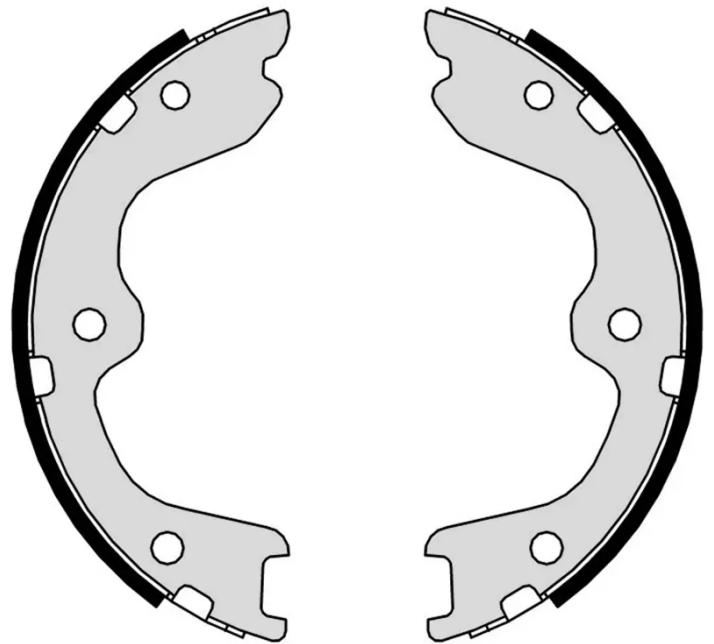

SHOE

S 56 544

The S 56 544 brake shoe is synonymous with reliability

Brembo brake shoes of original equipment quality guarantee the safe and reliable performance of your drum braking system. All Brembo brake shoes are accompanied by a ECE-R90 homologation certificate.

- ✓ OE-equivalent
- ✓ Brembo quality
- ✓ ECE-R90 certificate
- ✓ Safety
- ✓ Durability

Technical specifications

EAN code
8432509651643

Rear

Diameter
170 mm

Width
22 mm

Type
Parking brake

COMPATIBLE VEHICLES