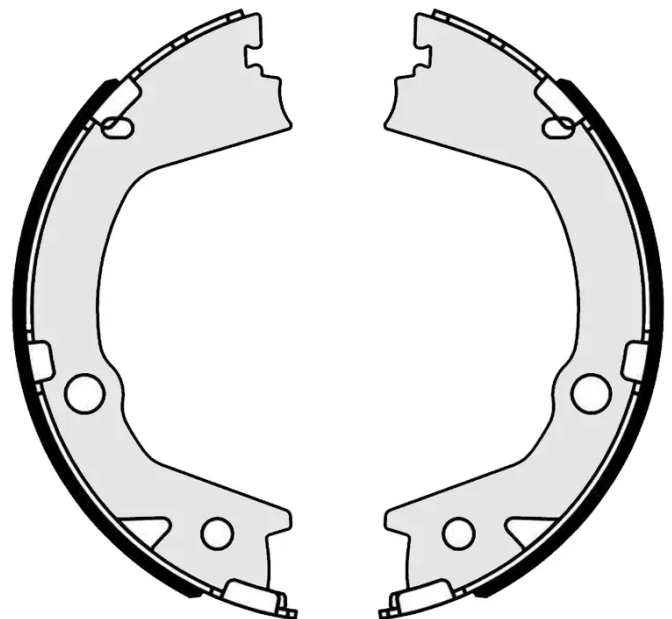

SHOE

S 77 001

The S 77 001 brake shoe is synonymous with reliability

Brembo brake shoes of original equipment quality guarantee the safe and reliable performance of your drum braking system. All Brembo brake shoes are accompanied by a ECE-R90 homologation certificate.

- ✓ OE-equivalent
- ✓ Brembo quality
- ✓ ECE-R90 certificate
- ✓ Safety
- ✓ Durability

Technical specifications

EAN code
8432509653777

Rear

Diameter
170 mm

Width
26 mm

Type
Parking brake

COMPATIBLE VEHICLES