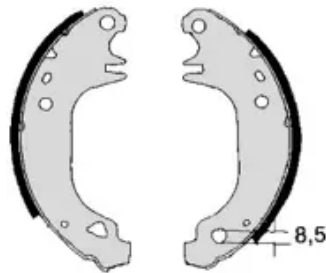

SHOE KIT H 68 025

The H 68 025 shoe kit is synonymous with reliability

The standard Brembo kit is the ideal solution for drum brake maintenance. The kit contains all the components necessary for drum brake maintenance: shoes, brake wheel cylinders, springs, lubricant, and fixing kit.

- ✓ OE-equivalent
- ✓ Brembo quality
- ✓ ECE-R90 certificate
- ✓ Safety
- ✓ Durability
- ✓ Quick assembly
- ✓ With accessories

Technical specifications

| | | |
|----------------------------------|--|--|
| EAN code 8020584073810 | Axle Rear | Diameter 180 mm |
| Width 42 mm | Master cylinder diameter 22 mm | Type of assembly Not pre-assembled |
| Braking system Bendix | Brake proportioning valve | |