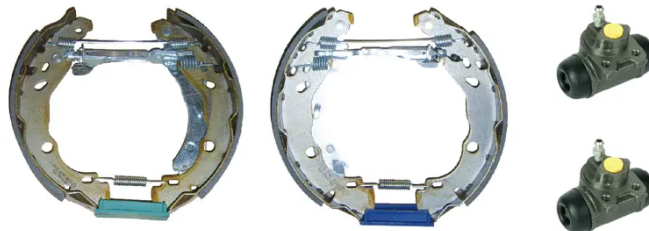

## SHOE KIT K 68 074

The K 68 074 shoe kit is synonymous with reliability

The Brembo Kit & Fit is the ideal solution for the maintenance of drum brakes: everything you need for quick and efficient servicing is supplied in a single pre-assembled package, all with guaranteed Brembo quality. The kit contains all the components necessary for drum brake maintenance: shoes, brake wheel cylinders, springs, lubricant, and fixing kit.

### Technical specifications

|                      |                           |                      |
|----------------------|---------------------------|----------------------|
| EAN code             | Axle                      | Diameter             |
| <b>8020584079188</b> | <b>Rear</b>               | <b>203 mm</b>        |
| Width                | Master cylinder diameter  | Type of assembly     |
| <b>39 mm</b>         | <b>19 mm</b>              | <b>Pre-assembled</b> |
| Braking system       | Brake proportioning valve |                      |
| <b>Bosch</b>         |                           |                      |