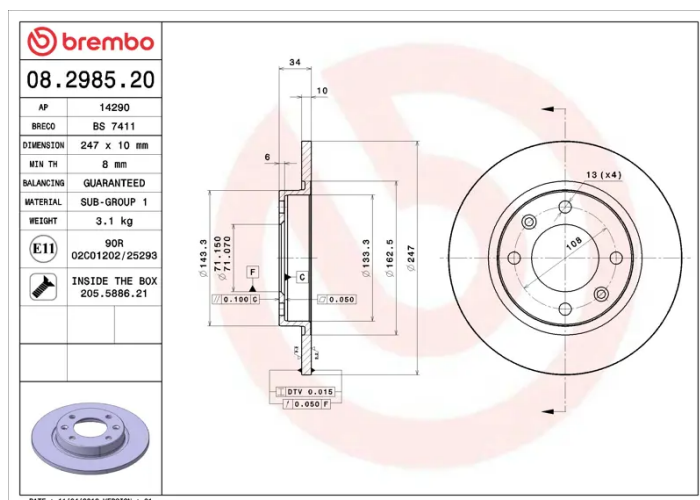

### Technical specifications

EAN code  
**8020584298527**

Axle  
**Rear**

Diameter  $\varnothing$   
**247 mm**

Thickness (TH)  
**10 mm**

Height (A)  
**34 mm**

Number of holes (C)  
**4**

Brake disc type  
**Solid**

Centering (B)  
**71 mm**

Min. thickness  
**8 mm**

Tightening torque  
**85 Nm**

COMPATIBLE VEHICLES