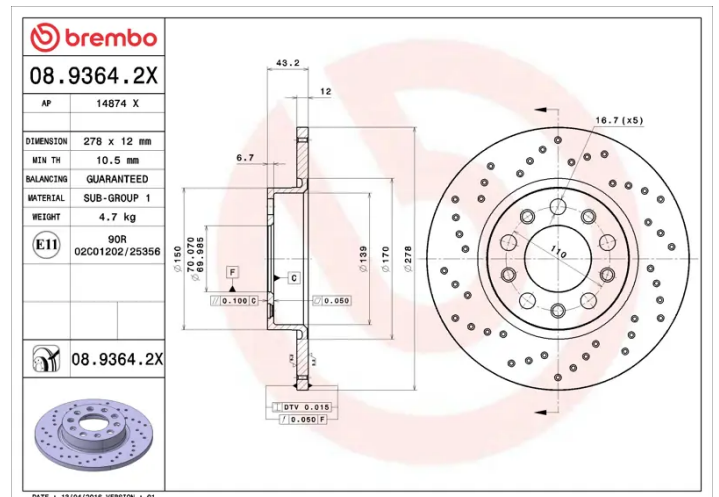

- ✓ Brembo quality
- ✓ ECE-R90 certificate
- ✓ Performance
- ✓ Sports driving
- ✓ Sporty look
- ✓ Anti-corrosion

Technical specifications

EAN code
8020584217573

Axle
Rear

Diameter Ø
278 mm

Thickness (TH)
12 mm

Height (A)
43 mm

Number of holes (C)
5

Brake disc type
Solid

Centering (B)
70 mm

Min. thickness
10,5 mm

Tightening torque
120 Nm

COMPATIBLE VEHICLES

COMPATIBLE OE PART NUMBERS