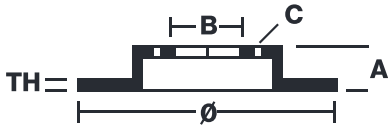

BRAKE DISC XTRA

08.9364.2X

The **08.9364.2X Xtra** brake disc is synonymous with reliability

The Brembo Xtra brake disc features holes on the braking surface. The holes are designed to improve the cooling of the braking system, to generate greater fading resistance and grip in the initial stages of braking. The sports look is also enhanced by the presence of the UV paint.

- ✓ Brembo quality
- ✓ ECE-R90 certificate
- ✓ Performance
- ✓ Sports driving
- ✓ Sporty look
- ✓ Anti-corrosion

Technical specifications

EAN code
8020584217573

Axle
Rear

Diameter Ø
278 mm

Thickness (TH)
12 mm