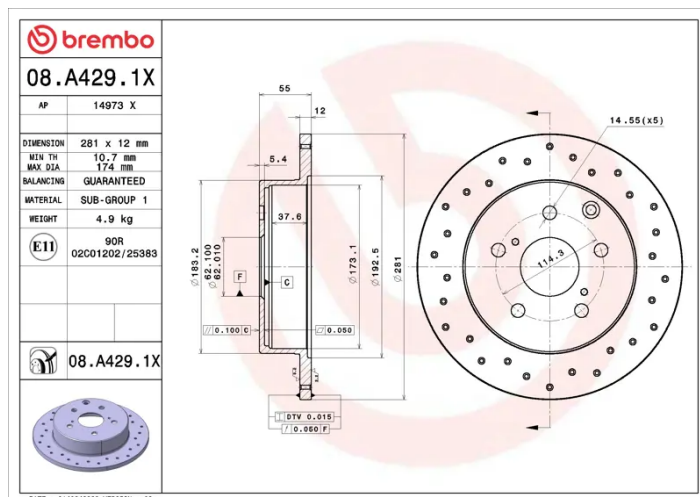

### Technical specifications

EAN code  
**8020584322710**

Axle  
**Rear**

Diameter Ø  
**281 mm**

Thickness (TH)  
**12 mm**

Height (A)  
**55 mm**

Number of holes (C)  
**5**

Brake disc type  
**Solid**

Centering (B)  
**62 mm**

Min. thickness  
**10,7 mm**

COMPATIBLE VEHICLES