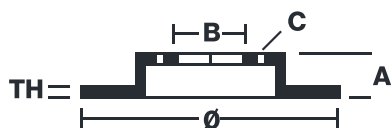

BRAKE DISC

08.B391.27

The 08.B391.27 brake disc is synonymous with reliability

The Brembo brake disc is fully interchangeable with an Original Equipment brake disc. The control of the entire production cycle allows Brembo to offer brake discs with outstanding performance levels, reliability, durability and comfort in all conditions of use. All Brembo brake discs are accompanied by the ECE-R90 homologation.

- ✓ OE-equivalent
- ✓ Brembo quality
- ✓ ECE-R90 certificate
- ✓ Safety
- ✓ Fastening screws
- ✓ Bearing kit

Technical specifications

EAN code
8020584227923

Axle
Rear

Diameter \varnothing
260 mm

Thickness (TH)
8 mm