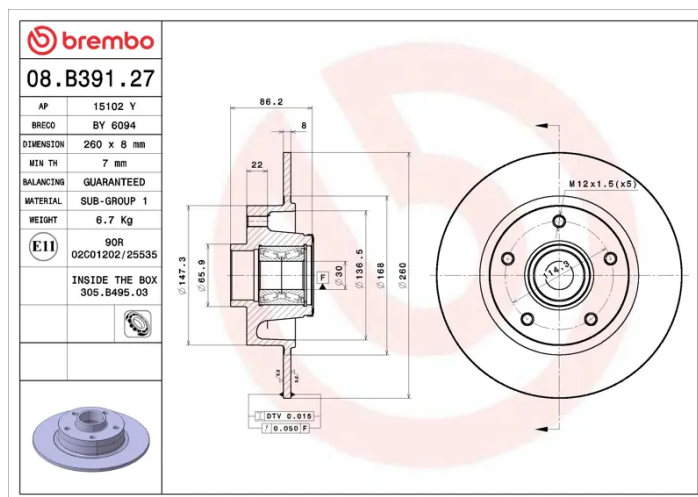

BRAKE DISC

08.B391.27

The 08.B391.27 brake disc is synonymous with reliability

The Brembo brake disc is fully interchangeable with an Original Equipment brake disc. The control of the entire production cycle allows Brembo to offer brake discs with outstanding performance levels, reliability, durability and comfort in all conditions of use. All Brembo brake discs are accompanied by the ECE-R90 homologation.

- ✓ OE-equivalent
- ✓ Brembo quality
- ✓ ECE-R90 certificate
- ✓ Safety
- ✓ Fastening screws
- ✓ Bearing kit

Technical specifications

EAN code
8020584227923

Axle
Rear

Diameter \varnothing
260 mm

Thickness (TH)
8 mm

Height (A)
86 mm

Number of holes (C)
5

Brake disc type
Solid

Centering (B)
30 mm

Min. thickness
7 mm

Tightening torque
110 Nm

COMPATIBLE VEHICLES

COMPATIBLE OE PART NUMBERS