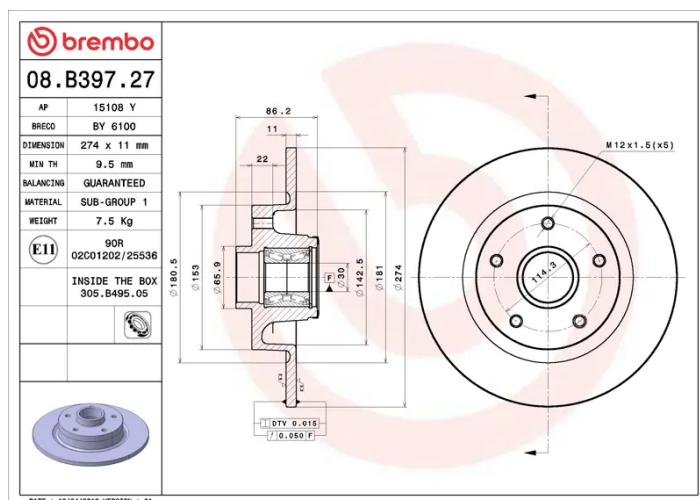

BRAKE DISC

08.B397.27

The **08.B397.27** brake disc is synonymous with reliability

The Brembo brake disc is fully interchangeable with an Original Equipment brake disc. The control of the entire production cycle allows Brembo to offer brake discs with outstanding performance levels, reliability, durability and comfort in all conditions of use. All Brembo brake discs are accompanied by the ECE-R90 homologation.

- ✓ OE-equivalent
- ✓ Brembo quality
- ✓ ECE-R90 certificate
- ✓ Safety
- ✓ Bearing kit

Technical specifications

EAN code
8020584227930

Axle
Rear

Diameter Ø
274 mm

Thickness (TH)
11 mm

Height (A)
86 mm

Number of holes (C)
5

Brake disc type
Solid

Centering (B)
30 mm

Min. thickness
9,5 mm

COMPATIBLE VEHICLES

COMPATIBLE OE PART NUMBERS

402029646R	RENAULT
------------	---------

432000007R	RENAULT
------------	---------

432020984R	RENAULT
------------	---------