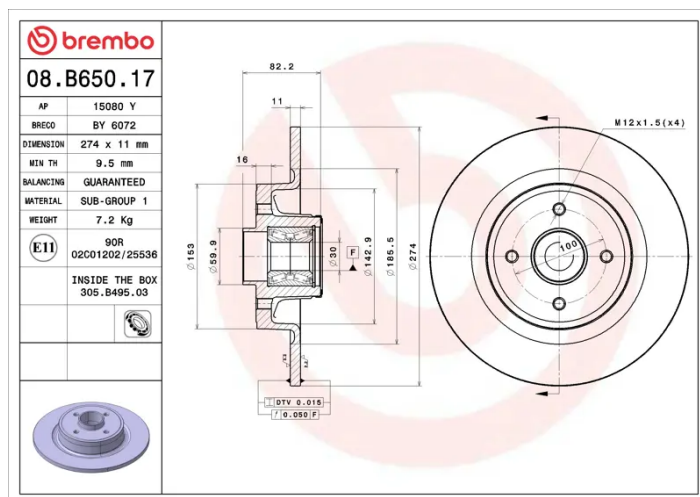

BRAKE DISC

08.B650.17

The **08.B650.17** brake disc is synonymous with reliability

The Brembo brake disc is fully interchangeable with an Original Equipment brake disc. The control of the entire production cycle allows Brembo to offer brake discs with outstanding performance levels, reliability, durability and comfort in all conditions of use. All Brembo brake discs are accompanied by the ECE-R90 homologation.

- ✓ OE-equivalent
- ✓ Brembo quality
- ✓ ECE-R90 certificate
- ✓ Safety
- ✓ Bearing kit

Technical specifications

EAN code
8020584310434

Axle
Rear

Diameter Ø
274 mm

Thickness (TH)
11 mm

Height (A)
82 mm

Number of holes (C)
4

Brake disc type
Solid

Centering (B)
30 mm

Min. thickness
9,5 mm

COMPATIBLE VEHICLES

COMPATIBLE OE PART NUMBERS

7701208230	RENAULT
------------	---------

8660001810	RENAULT
------------	---------

8671018105	RENAULT
------------	---------
