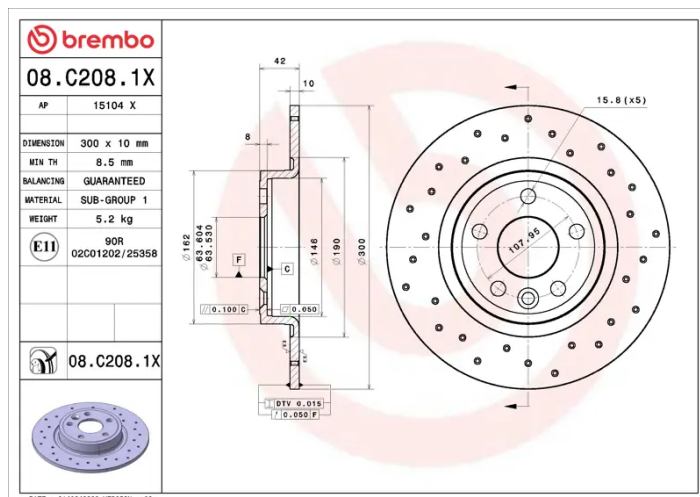

- ✓ Brembo quality
- ✓ ECE-R90 certificate
- ✓ Performance
- ✓ Sports driving
- ✓ Sporty look
- ✓ Anti-corrosion

Technical specifications

EAN code
8020584322765

Axle
Rear

Diameter Ø
300 mm

Thickness (TH)
10 mm

Height (A)
42 mm

Number of holes (C)
5

Brake disc type
Solid

Centering (B)
63,6 mm

Min. thickness
8,5 mm

COMPATIBLE VEHICLES

COMPATIBLE OE PART NUMBERS

J9C1168 JAGUAR