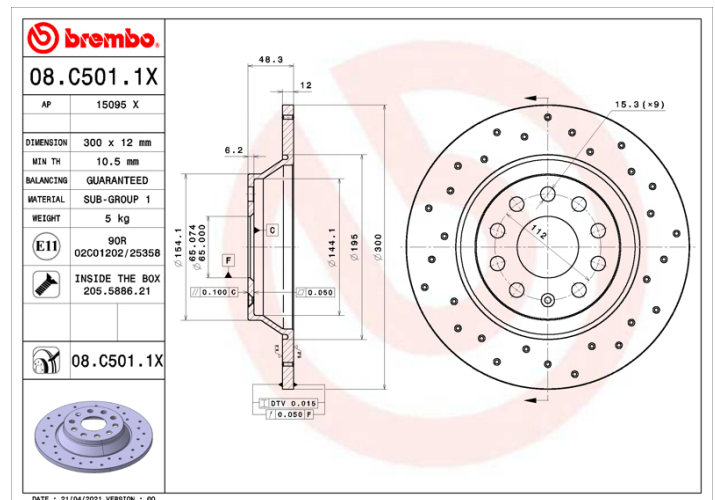

COMPATIBLE VEHICLES

AUDI

A3 (8V1, 8VK)	1.0 TFSI	85/115	07/16 12/17
A3 (8V1, 8VK)	1.2 TFSI	77/105	02/13 05/15
A3 (8V1, 8VK)	1.2 TFSI	81/110	05/14 08/16
A3 (8V1, 8VK)	1.4 TFSI	90/122	04/12 05/14
A3 (8V1, 8VK)	1.4 TFSI	103/140	03/13 08/16
A3 (8V1, 8VK)	1.4 TFSI	92/125	05/14 08/16
A3 (8V1, 8VK)	1.4 TSI	110/150	05/14 12/17