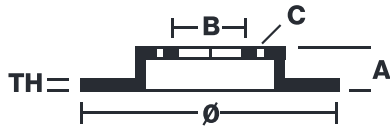

BRAKE DISC XTRA 08.C501.1X

The 08.C501.1X Xtra brake disc is synonymous with reliability

The Brembo Xtra brake disc features holes on the braking surface. The holes are designed to improve the cooling of the braking system, to generate greater fading resistance and grip in the initial stages of braking. The sports look is also enhanced by the presence of the UV paint.

- ✓ Brembo quality
- ✓ ECE-R90 certificate
- ✓ Performance
- ✓ Sports driving
- ✓ Sporty look
- ✓ Anti-corrosion
- ✓ Fastening screws

Technical specifications

EAN code	Axle	Diameter
8020584317488	Rear	300 mm
Thickness (TH)	Height (A)	Number of holes (C)
12 mm	48 mm	5
Brake disc type	Centering (B)	Min. thickness
Solid	65 mm	10,5 mm