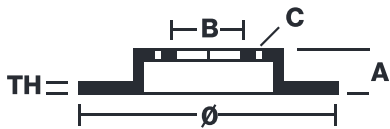

## 09.5488.10

The **09.5488.10** brake disc is synonymous with reliability

The Brembo brake disc is fully interchangeable with an Original Equipment brake disc. The control of the entire production cycle allows Brembo to offer brake discs with outstanding performance levels, reliability, durability and comfort in all conditions of use. All Brembo brake discs are accompanied by the ECE-R90 homologation.

### Technical specifications

EAN code  
**8020584548813**

Axle  
**Front**

Diameter Ø  
**298 mm**

Thickness (TH)  
**24 mm**

Height (A)  
**70 mm**

Number of holes (C)  
**5**

Brake disc type  
**Ventilated**