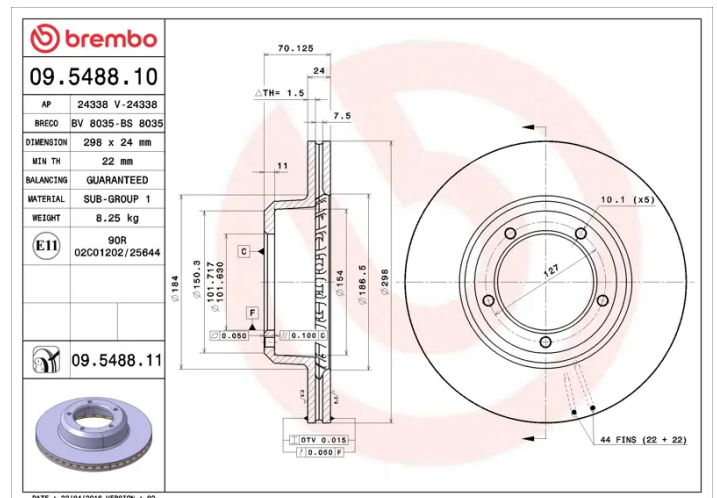

### Technical specifications

EAN code  
**8020584548813**

Axle  
**Front**

Diameter Ø  
**298 mm**

Thickness (TH)  
**24 mm**

Height (A)  
**70 mm**

Number of holes (C)  
**5**

Brake disc type  
**Ventilated**

Centering (B)  
**102 mm**

Min. thickness  
**22 mm**

Tightening torque  
**130 Nm**

COMPATIBLE VEHICLES