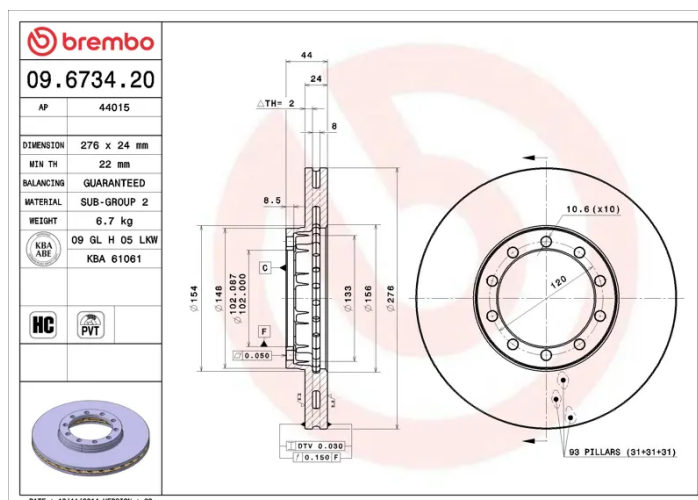

- ✓ OE-equivalent
- ✓ Brembo quality
- ✓ ECE-R90 certificate
- ✓ Safety
- ✓ High carbon

Technical specifications

EAN code
8020584673423

Axle
Front

Diameter Ø
276 mm

Thickness (TH)
24 mm

Height (A)
44 mm

Number of holes (C)
10

Brake disc type
Ventilated

Centering (B)
102 mm

Min. thickness
22 mm

COMPATIBLE VEHICLES

COMPATIBLE OE PART NUMBERS

5010216433

RENAULT TRUCKS