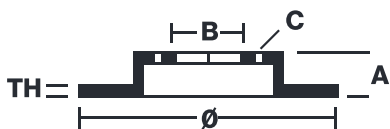

BRAKE DISC

09.6734.20

The **09.6734.20** brake disc is synonymous with reliability

The Brembo brake disc is fully interchangeable with an Original Equipment brake disc. The control of the entire production cycle allows Brembo to offer brake discs with outstanding performance levels, reliability, durability and comfort in all conditions of use. All Brembo brake discs are accompanied by the ECE-R90 homologation.

- ✓ OE-equivalent
- ✓ Brembo quality
- ✓ ECE-R90 certificate
- ✓ Safety
- ✓ High carbon

Technical specifications

EAN code
8020584673423

Axle
Front

Diameter Ø
276 mm

Thickness (TH)
24 mm

Height (A)
44 mm

Number of holes (C)
10