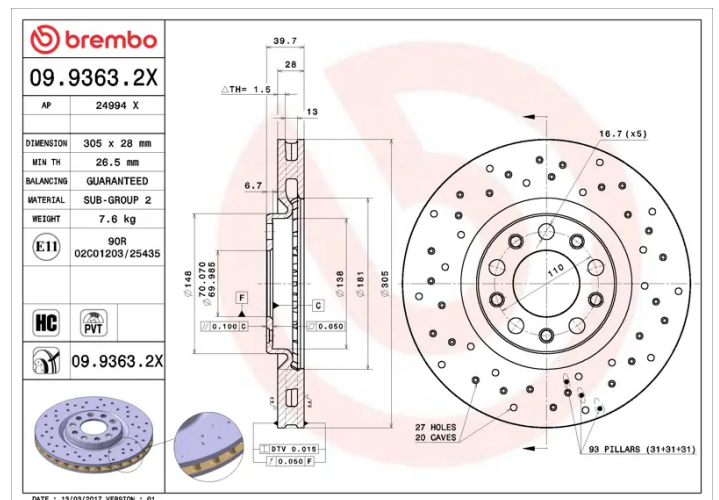

- ✓ Brembo quality
- ✓ ECE-R90 certificate
- ✓ Performance
- ✓ Sports driving
- ✓ Sporty look
- ✓ High carbon
- ✓ Anti-corrosion
- ✓ PVT ventilation

Technical specifications

EAN code
8020584217511

Axle
Front

Diameter Ø
305 mm

Thickness (TH)
28 mm

Height (A)
40 mm

Number of holes (C)
5

Brake disc type
Ventilated

Centering (B)
70 mm

Min. thickness
26,5 mm

Tightening torque
120 Nm