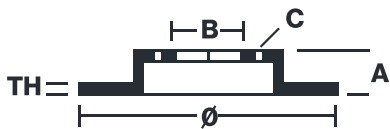

Technical specifications

EAN code
8020584217511

Axle
Front

Diameter Ø
305 mm

Thickness (TH)
28 mm

Height (A)
40 mm

Number of holes (C)
5

Brake disc type
Ventilated

Centering (B)
70 mm

Min. thickness
26,5 mm

Tightening torque
120 Nm