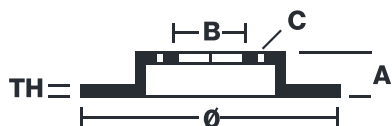

Technical specifications

EAN code	Axle	Diameter Ø
-	Rear	320 mm
Thickness (TH)	Height (A)	Number of holes (C)
20 mm	78 mm	5
Brake disc type	Centering (B)	Min. thickness
Ventilated	75 mm	18,4 mm
Tightening torque		
140 Nm		

COMPATIBLE VEHICLES