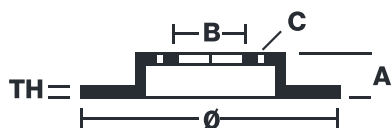

## 09.B635.10

The **09.B635.10** brake disc is synonymous with reliability

The Brembo brake disc is fully interchangeable with an Original Equipment brake disc. The control of the entire production cycle allows Brembo to offer brake discs with outstanding performance levels, reliability, durability and comfort in all conditions of use. All Brembo brake discs are accompanied by the ECE-R90 homologation.

### Technical specifications

EAN code  
**8020584218679**

Axle  
**Front**

Diameter Ø  
**314 mm**

Thickness (TH)  
**30 mm**

Height (A)  
**50 mm**

Number of holes (C)  
**5**

Brake disc type  
**Ventilated**