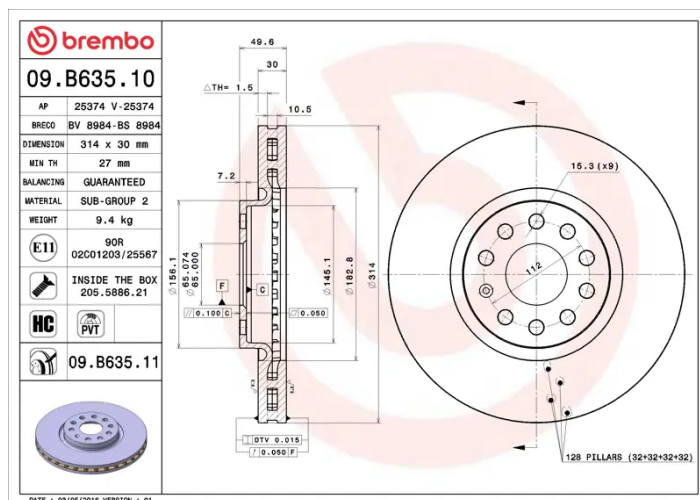

### Technical specifications

EAN code  
**8020584218679**

Axle  
**Front**

Diameter Ø  
**314 mm**

Thickness (TH)  
**30 mm**

Height (A)  
**50 mm**

Number of holes (C)  
**5**

Brake disc type  
**Ventilated**

Centering (B)  
**65 mm**

Min. thickness  
**27 mm**

COMPATIBLE VEHICLES