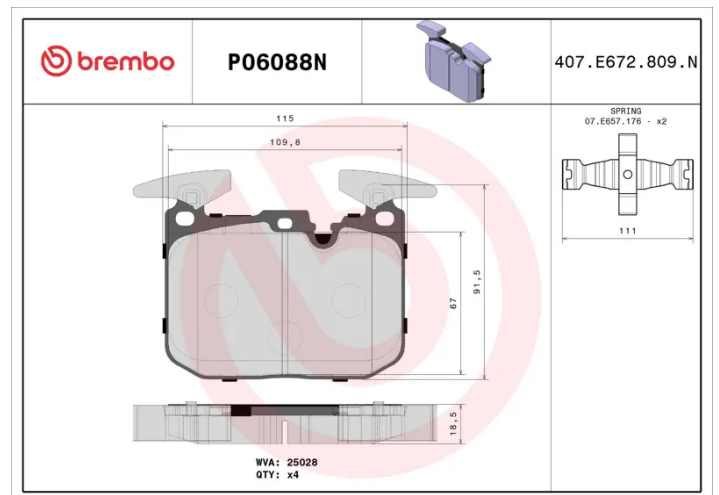

## Technical specifications

EAN code <b>8020584081822</b>	Axle <b>Front</b>	Thickness <b>18 mm</b>
Width <b>115 mm</b>	Height <b>92 mm</b>	Braking system <b>Brembo</b>
Wear indicator <b>Prepared for wear indicator</b>	WVA number <b>25028</b>	Accessories <b>With accessories With anti-squeal shim With counterweights</b>