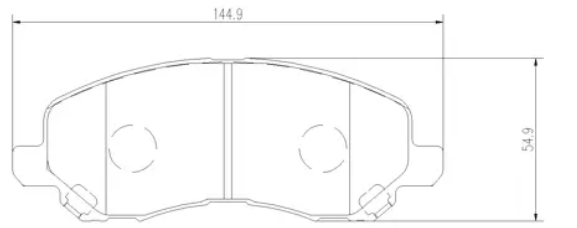

Technical specifications

EAN code
8020584098646

Axle
Front

Thickness
16 mm

Width
145 mm

Height
55 mm

Braking system
Akebono

Wear indicator
Acoustic

WVA number
23584

Accessories
With anti-squeal shim

4PCS/SET

COMPATIBLE VEHICLES