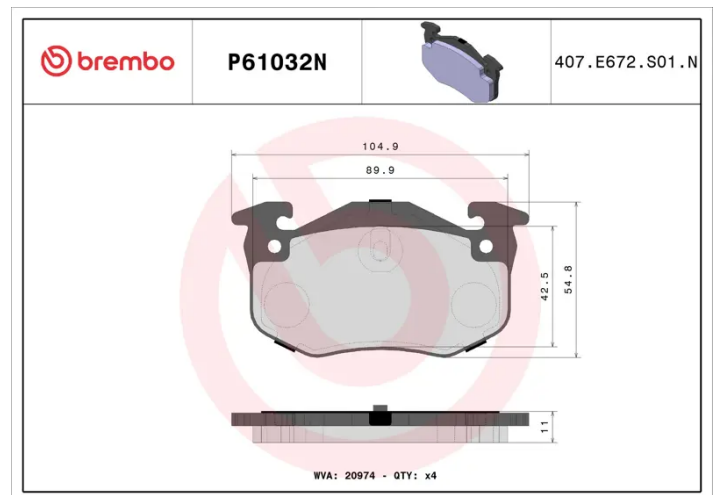

BRAKE PAD PRIME CERAMIC P61032N

The P61032N NAO brake pad is synonymous with reliability

Brembo NAO brake pads stand out for their ultimate braking comfort, reduced friction wear and low dust mission, which makes for cleaner rims and reduced maintenance requirements. The advanced friction material in keeping with the strictest environmental standards is the main distinguishing feature of NAO compounds.

- ✓ OE-equivalent
- ✓ Brembo quality
- ✓ Safety
- ✓ Comfort
- ✓ Durability
- ✓ Dust reduction
- ✓ With accessories

Technical specifications

EAN code 8020584099261	Axle Rear	Thickness 11 mm
Width 105 mm	Height 55 mm	Braking system Bendix
Wear indicator Prepared for wear indicator	WVA number 20973,20974	Accessories With anti-squeal shim