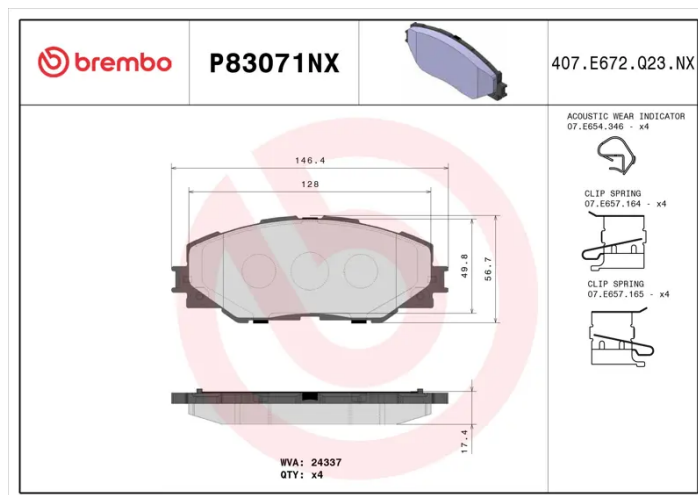

BRAKE PAD XTRA CERAMIC P83071NX

Xtra Ceramic brake pad P83071NX belongs to Brembo Cool Line

Brembo Xtra Ceramic brake pads have a specific compound which, beside being copper free, also contains less metal compared to Xtra pads. This feature make Xtra Ceramic more focused on comfort and cleaner rims, thanks to the ceramic friction material, while guaranteeing the top performance proper of the Xtra line. Xtra Ceramic range is fully ECE R90 homologated.

- ✓ Brembo quality
- ✓ ECE-R90 certificate
- ✓ Safety
- ✓ Performance
- ✓ Dust reduction
- ✓ Comfort

Technical specifications

EAN code 8020584131626	Axle Front	Thickness 18 mm
Width 147 mm	Height 57 mm	Braking system Advics
Wear indicator Without	WVA number 24337	Accessories With anti-squeal shim