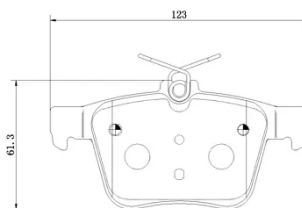

## Technical specifications

EAN code <b>8020584130506</b>	Axle <b>Rear</b>	Thickness <b>16 mm</b>
Width <b>123 mm</b>	Height <b>56 mm</b>	Braking system <b>Teves</b>
Wear indicator <b>Without</b>	WVA number <b>25009,25011</b>	Accessories <b>With anti-squeal shim</b>