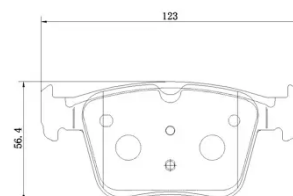

## Technical specifications

EAN code <b>8020584130506</b>	Axle <b>Rear</b>	Thickness <b>16 mm</b>
Width <b>123 mm</b>	Height <b>56 mm</b>	Braking system <b>Teves</b>
Wear indicator <b>Without</b>	WVA number <b>25009,25011</b>	Accessories <b>With anti-squeal shim</b>