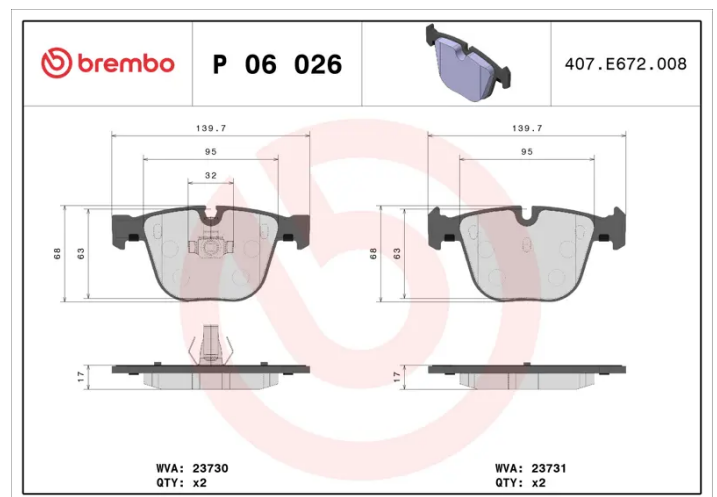

## P 06 026

The P 06 026 brake pad is synonymous with reliability

The Brembo brake pad guarantees ultimate safety when braking thanks to the use of more than 100 different compounds, designed according to the type of vehicle and use. Stopping distances reduced to a minimum, maximum driving comfort and silent operation are the most important features of Brembo materials. Brembo brake pads are supplied together with an extensive range of accessories and assembly kits for professional-standard installation.

### Technical specifications

EAN code <b>8020584050262</b>	Axle <b>Rear</b>	Thickness <b>17 mm</b>
Width <b>140 mm</b>	Height <b>67 mm</b>	Braking system <b>Teves</b>
Wear indicator <b>Prepared for wear indicator</b>	WVA number <b>23730,23731</b>	Accessories <b>With accessories With anti-squeal shim With piston clip</b>