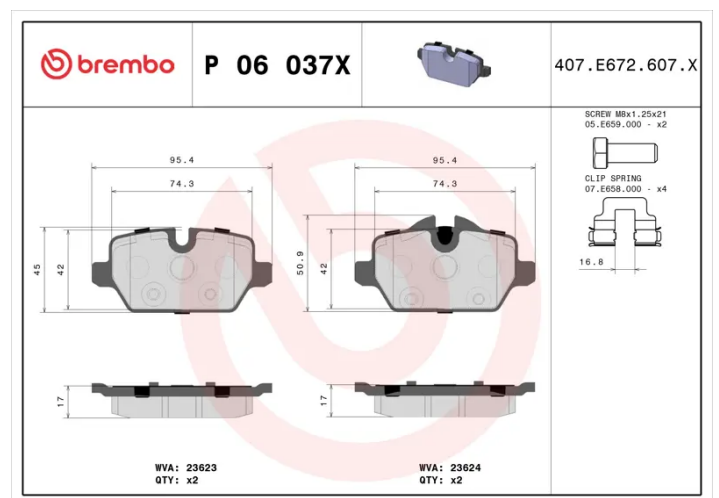

# BRAKE PAD XTRA P 06 037X

The P 06 037X Xtra brake pad is synonymous with reliability

Brembo Xtra brake pads, developed to enhance the advantages of the Xtra and Max discs, are made using the special BRM X L01 compound which consists of more than 30 different components. Compared with the compound used for original-equivalent pads, the new solution assures a higher friction coefficient, which translates to more precise and stable braking, at both high and low temperatures. All this makes for greater driving comfort and improved pedal modularity, without compromising the product's mileage output.

## Technical specifications

EAN code <b>8020584068519</b>	Axle <b>Rear</b>	Thickness <b>17 mm</b>
Width <b>95 mm</b>	Height <b>45 mm</b>	Braking system <b>Lucas</b>
Wear indicator <b>Prepared for wear indicator</b>	WVA number <b>23623,23624</b>	Accessories <b>With accessories With anti-squeal shim With brake caliper bolts</b>