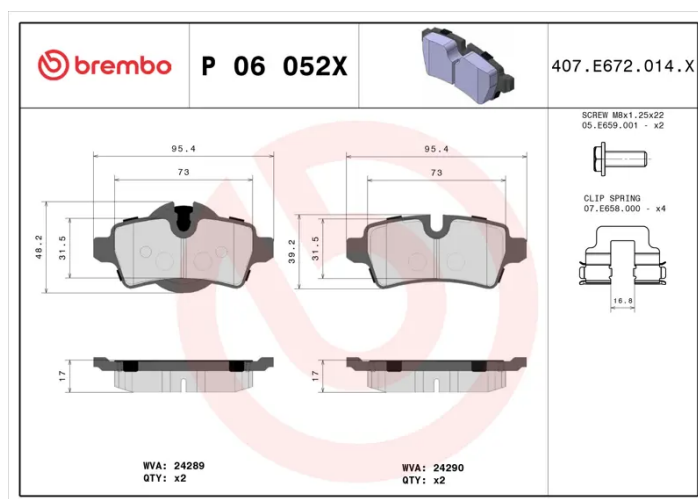

BRAKE PAD XTRA

P 06 052X

The P 06 052X Xtra brake pad is synonymous with reliability

Brembo Xtra brake pads, developed to enhance the advantages of the Xtra and Max discs, are made using the special BRM X L01 compound which consists of more than 30 different components. Compared with the compound used for original-equivalent pads, the new solution assures a higher friction coefficient, which translates to more precise and stable braking, at both high and low temperatures. All this makes for greater driving comfort and improved pedal modularity, without compromising the product's mileage output.

- ✓ OE-equivalent
- ✓ Brembo quality
- ✓ ECE-R90 certificate
- ✓ Safety
- ✓ Performance
- ✓ Sports driving

Technical specifications

EAN code 8020584068571	Axle Rear	Thickness 17 mm
Width 95 mm	Height 39 mm	Braking system TRW
Wear indicator Prepared for wear indicator	WVA number 24289,24290	Accessories With anti-squeal shim