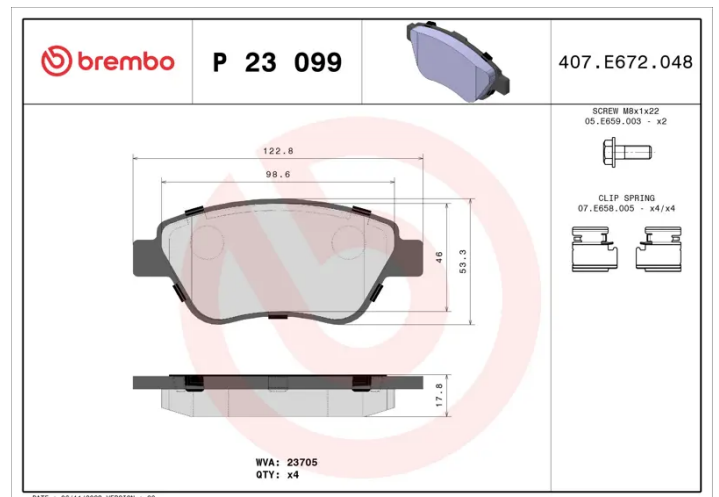

BRAKE PAD

P 23 099

The P 23 099 brake pad is synonymous with reliability

The Brembo brake pad guarantees ultimate safety when braking thanks to the use of more than 100 different compounds, designed according to the type of vehicle and use. Stopping distances reduced to a minimum, maximum driving comfort and silent operation are the most important features of Brembo materials. Brembo brake pads are supplied together with an extensive range of accessories and assembly kits for professional-standard installation.

- ✓ OE-equivalent
- ✓ Brembo quality
- ✓ ECE-R90 certificate
- ✓ Safety
- ✓ Performance
- ✓ Comfort
- ✓ With accessories

Technical specifications

EAN code 8020584051696	Axle Front	Thickness 18 mm
Width 123 mm	Height 53 mm	Braking system Bosch
Wear indicator Without	WVA number 23705,23982	Accessories With accessories With anti-squeal shim With brake caliper bolts