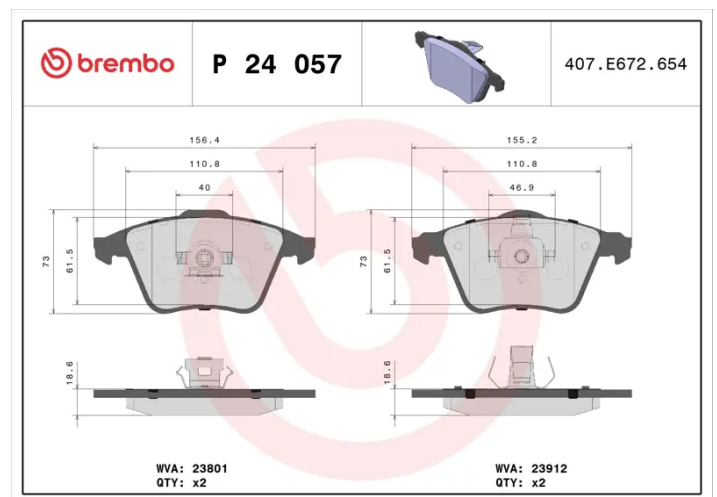

BRAKE PAD

P 24 057

The P 24 057 brake pad is synonymous with reliability

The Brembo brake pad guarantees ultimate safety when braking thanks to the use of more than 100 different compounds, designed according to the type of vehicle and use. Stopping distances reduced to a minimum, maximum driving comfort and silent operation are the most important features of Brembo materials. Brembo brake pads are supplied together with an extensive range of accessories and assembly kits for professional-standard installation.

- ✓ OE-equivalent
- ✓ Brembo quality
- ✓ ECE-R90 certificate
- ✓ Safety
- ✓ Performance
- ✓ Comfort
- ✓ With accessories

Technical specifications

EAN code 8020584052297	Axle Front	Thickness 19 mm
Width 156 mm	Height 73 mm	Braking system Teves
Wear indicator Without	WVA number 23801,23912	Accessories With accessories With anti-squeal shim With piston clip