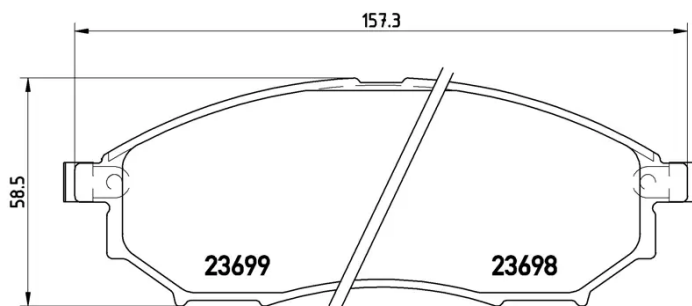

## P 56 058

The P 56 058 brake pad is synonymous with reliability

The Brembo brake pad guarantees ultimate safety when braking thanks to the use of more than 100 different compounds, designed according to the type of vehicle and use. Stopping distances reduced to a minimum, maximum driving comfort and silent operation are the most important features of Brembo materials. Brembo brake pads are supplied together with an extensive range of accessories and assembly kits for professional-standard installation.

### Technical specifications

EAN code	Axle	Thickness
<b>8020584061435</b>	<b>Front</b>	<b>16 mm</b>
Width	Height	Braking system
<b>157 mm</b>	<b>59 mm</b>	<b>Sumitomo</b>
Wear indicator	WVA number	Accessories
<b>Acoustic</b>	<b>23698,23699</b>	<b>With anti-squeal shim</b>